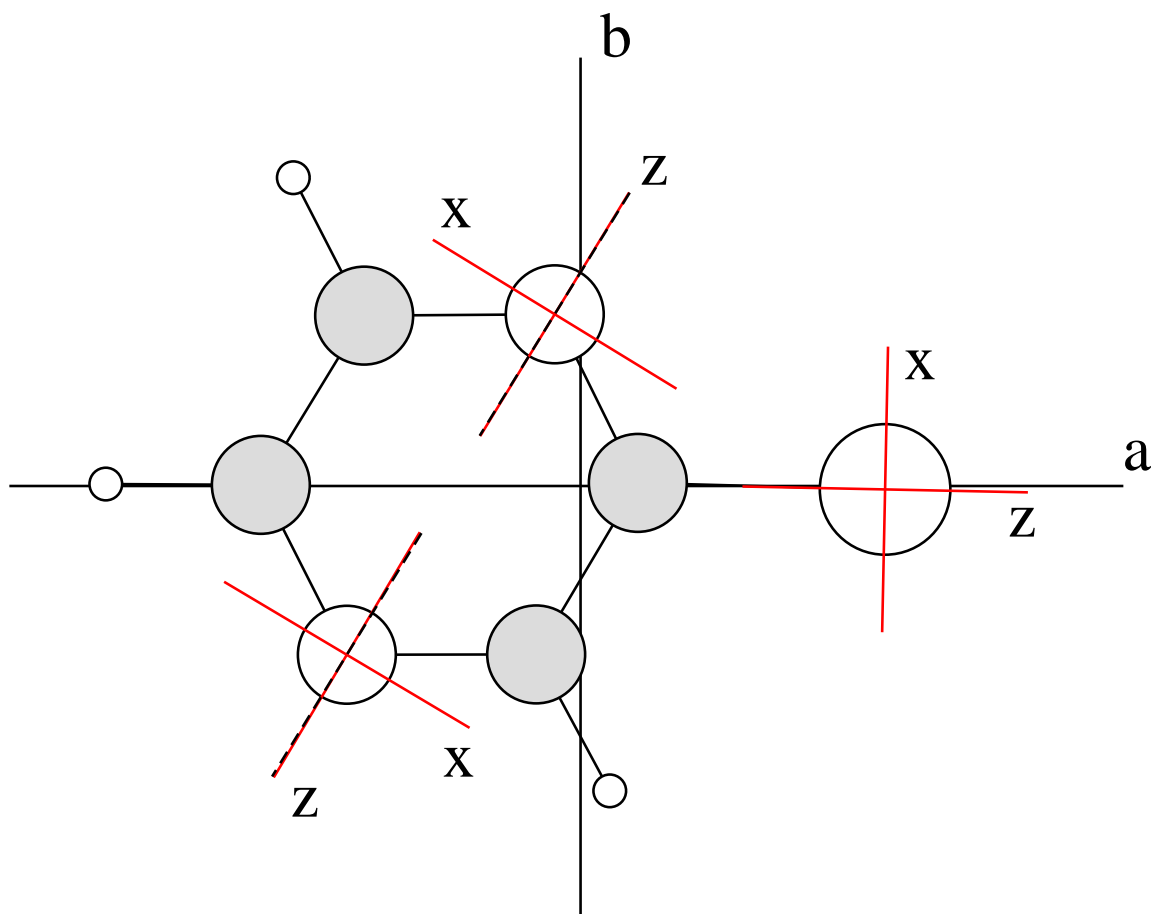

2-Chloropyrazine

Dashed line is bisector of CNC angle